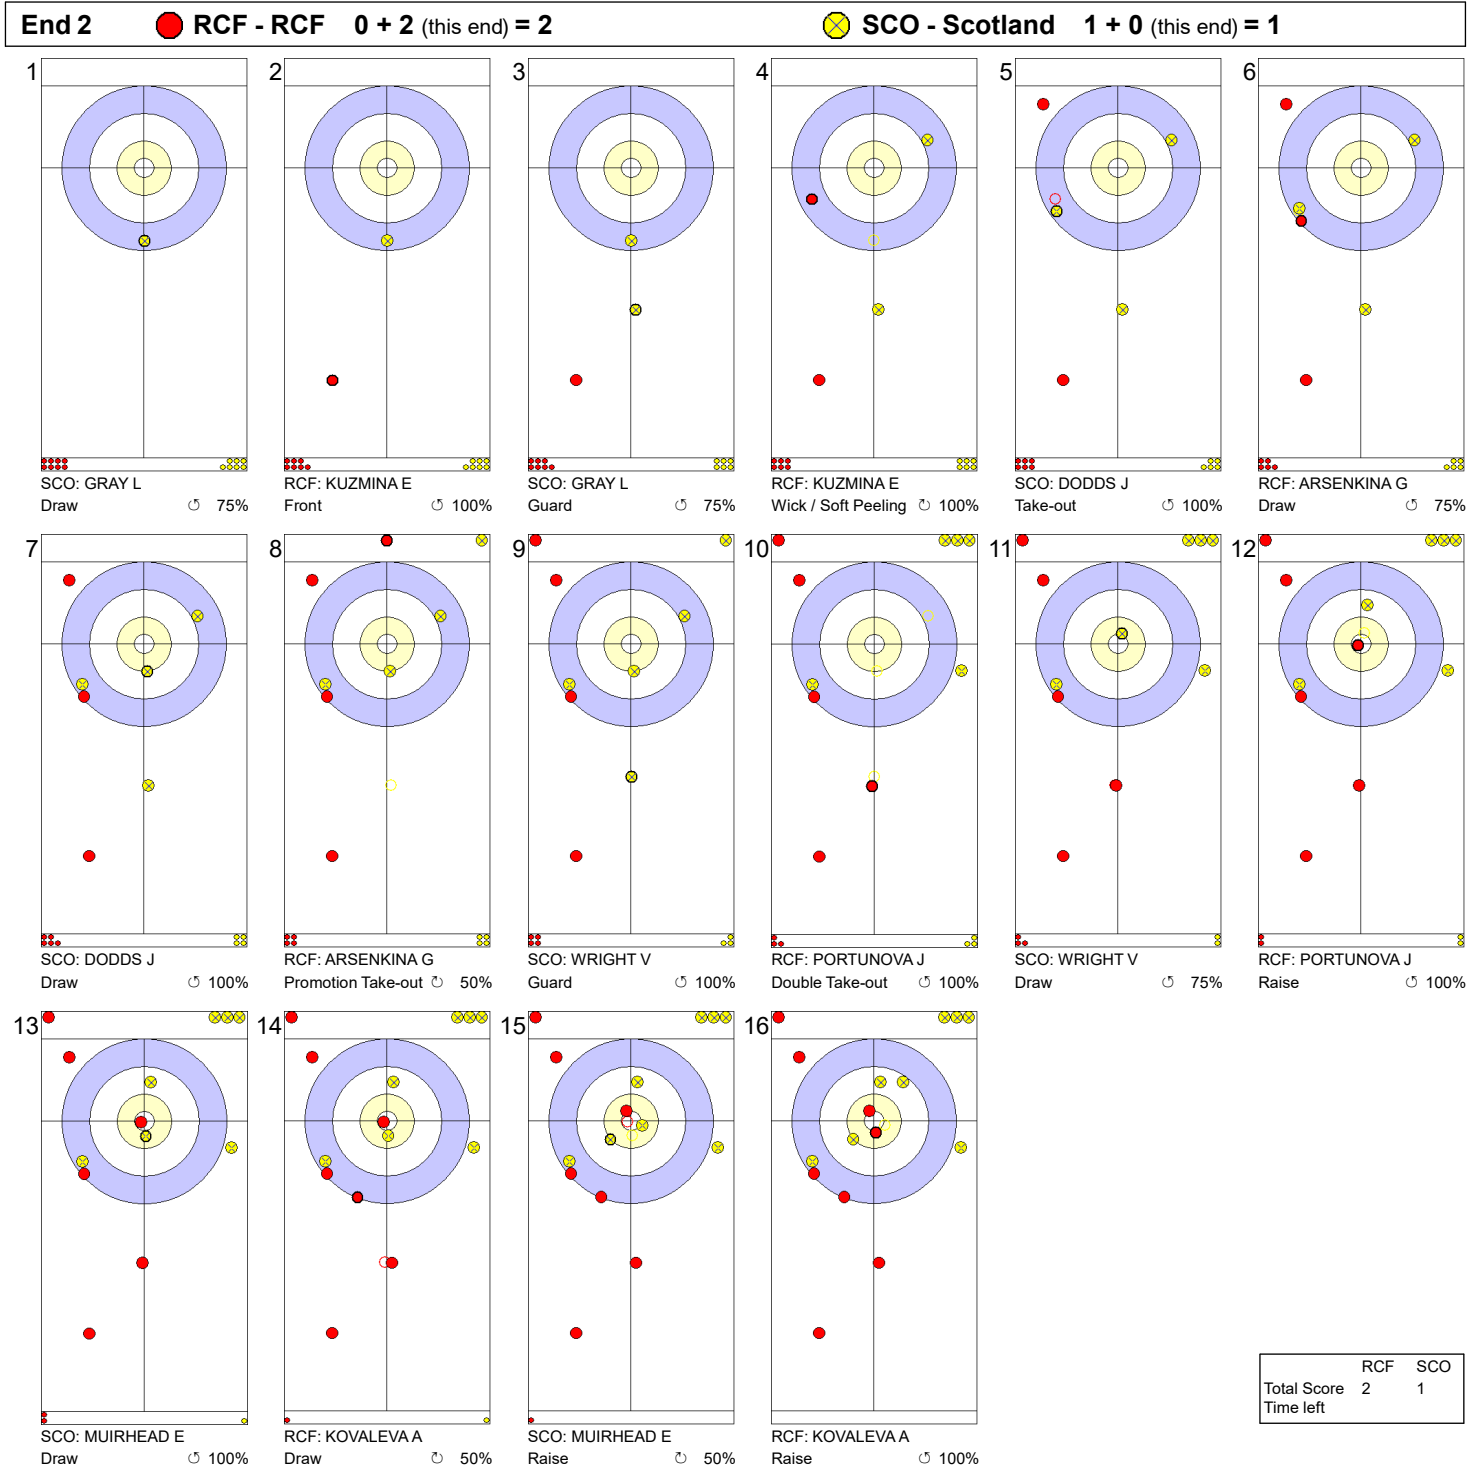

THU 6 MAY 2021
Start Time 19:00

Round Robin Session 21 - Sheet D

Game - Shot by Shot

Legend:
↻ Clockwise   ↺ Counter-clockwise   - Not considered