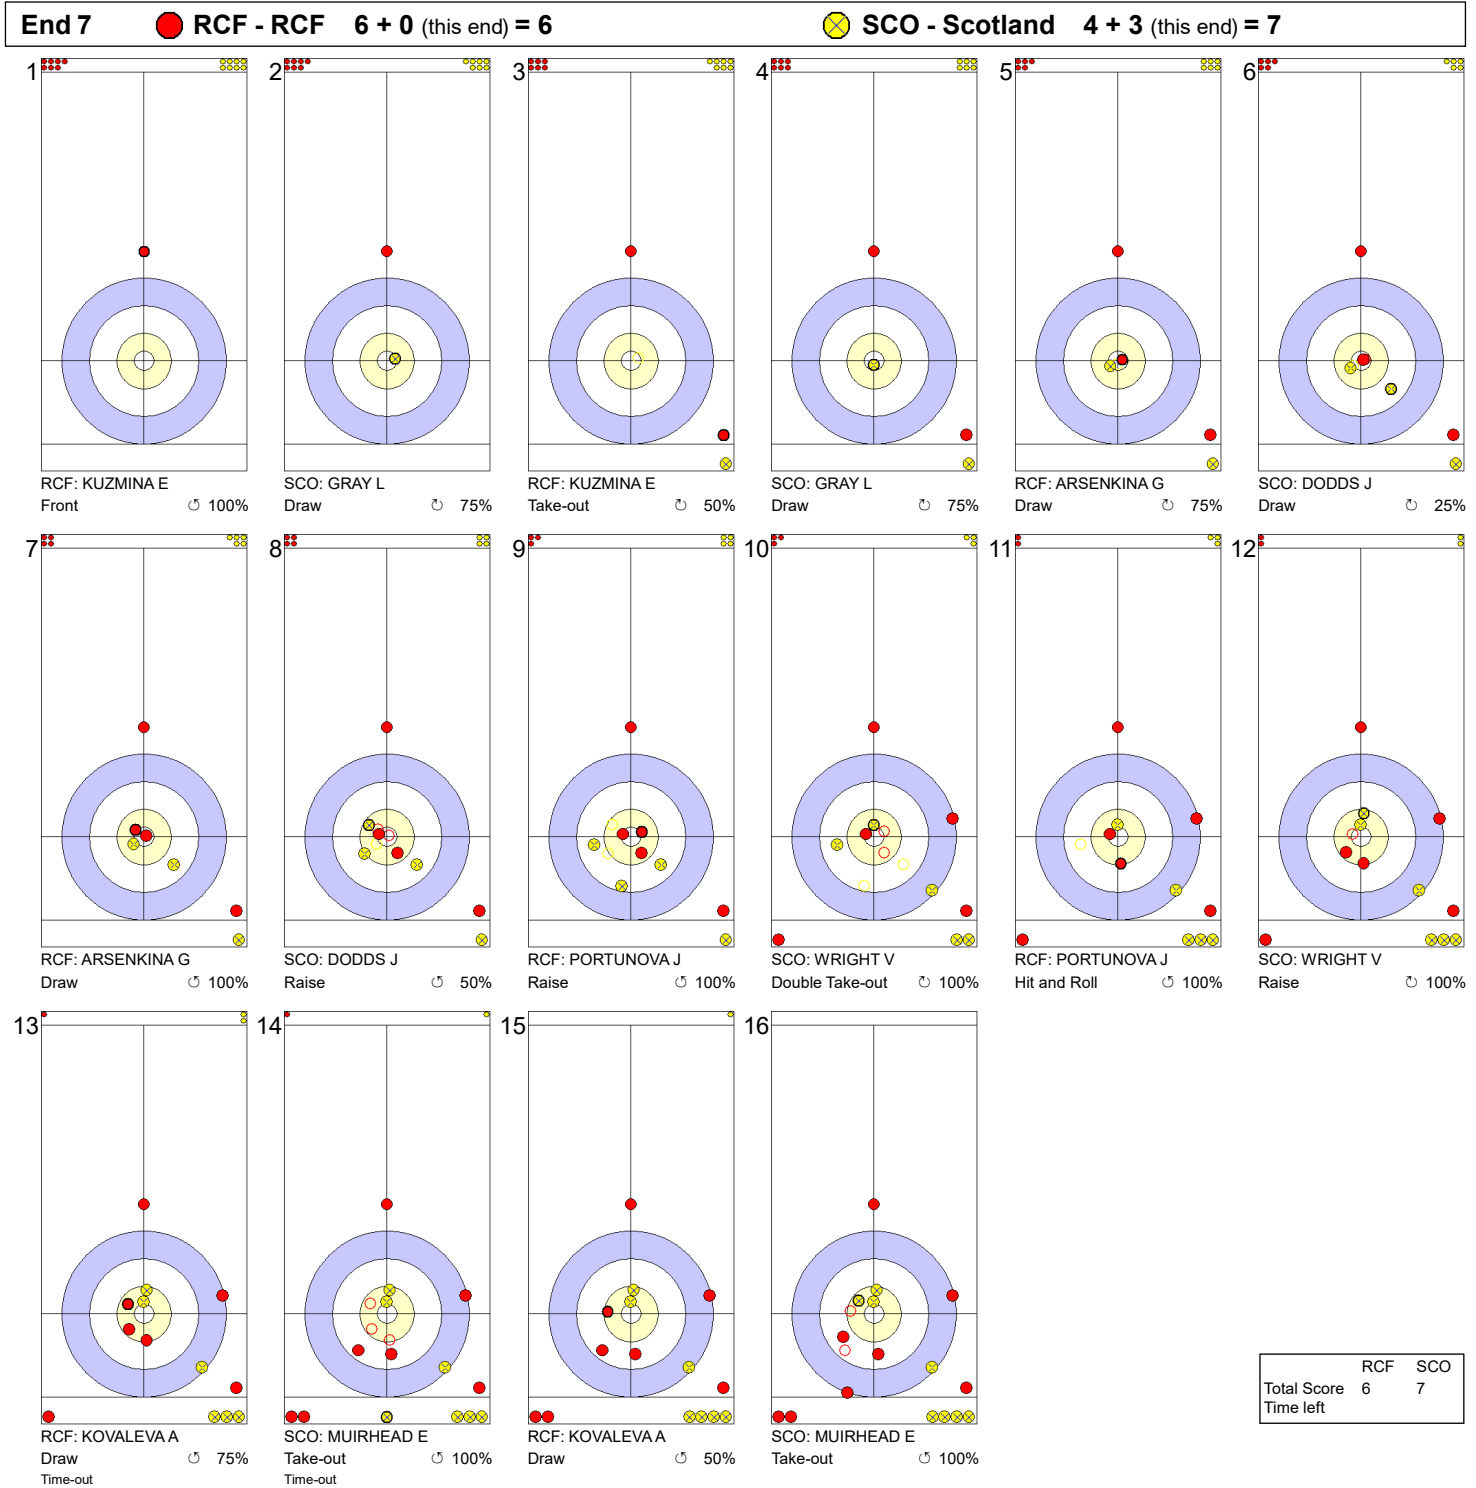

THU 6 MAY 2021
Start Time 19:00

Round Robin Session 21 - Sheet D

Game - Shot by Shot

Legend:
Clockwise
Counter-clockwise
- Not considered