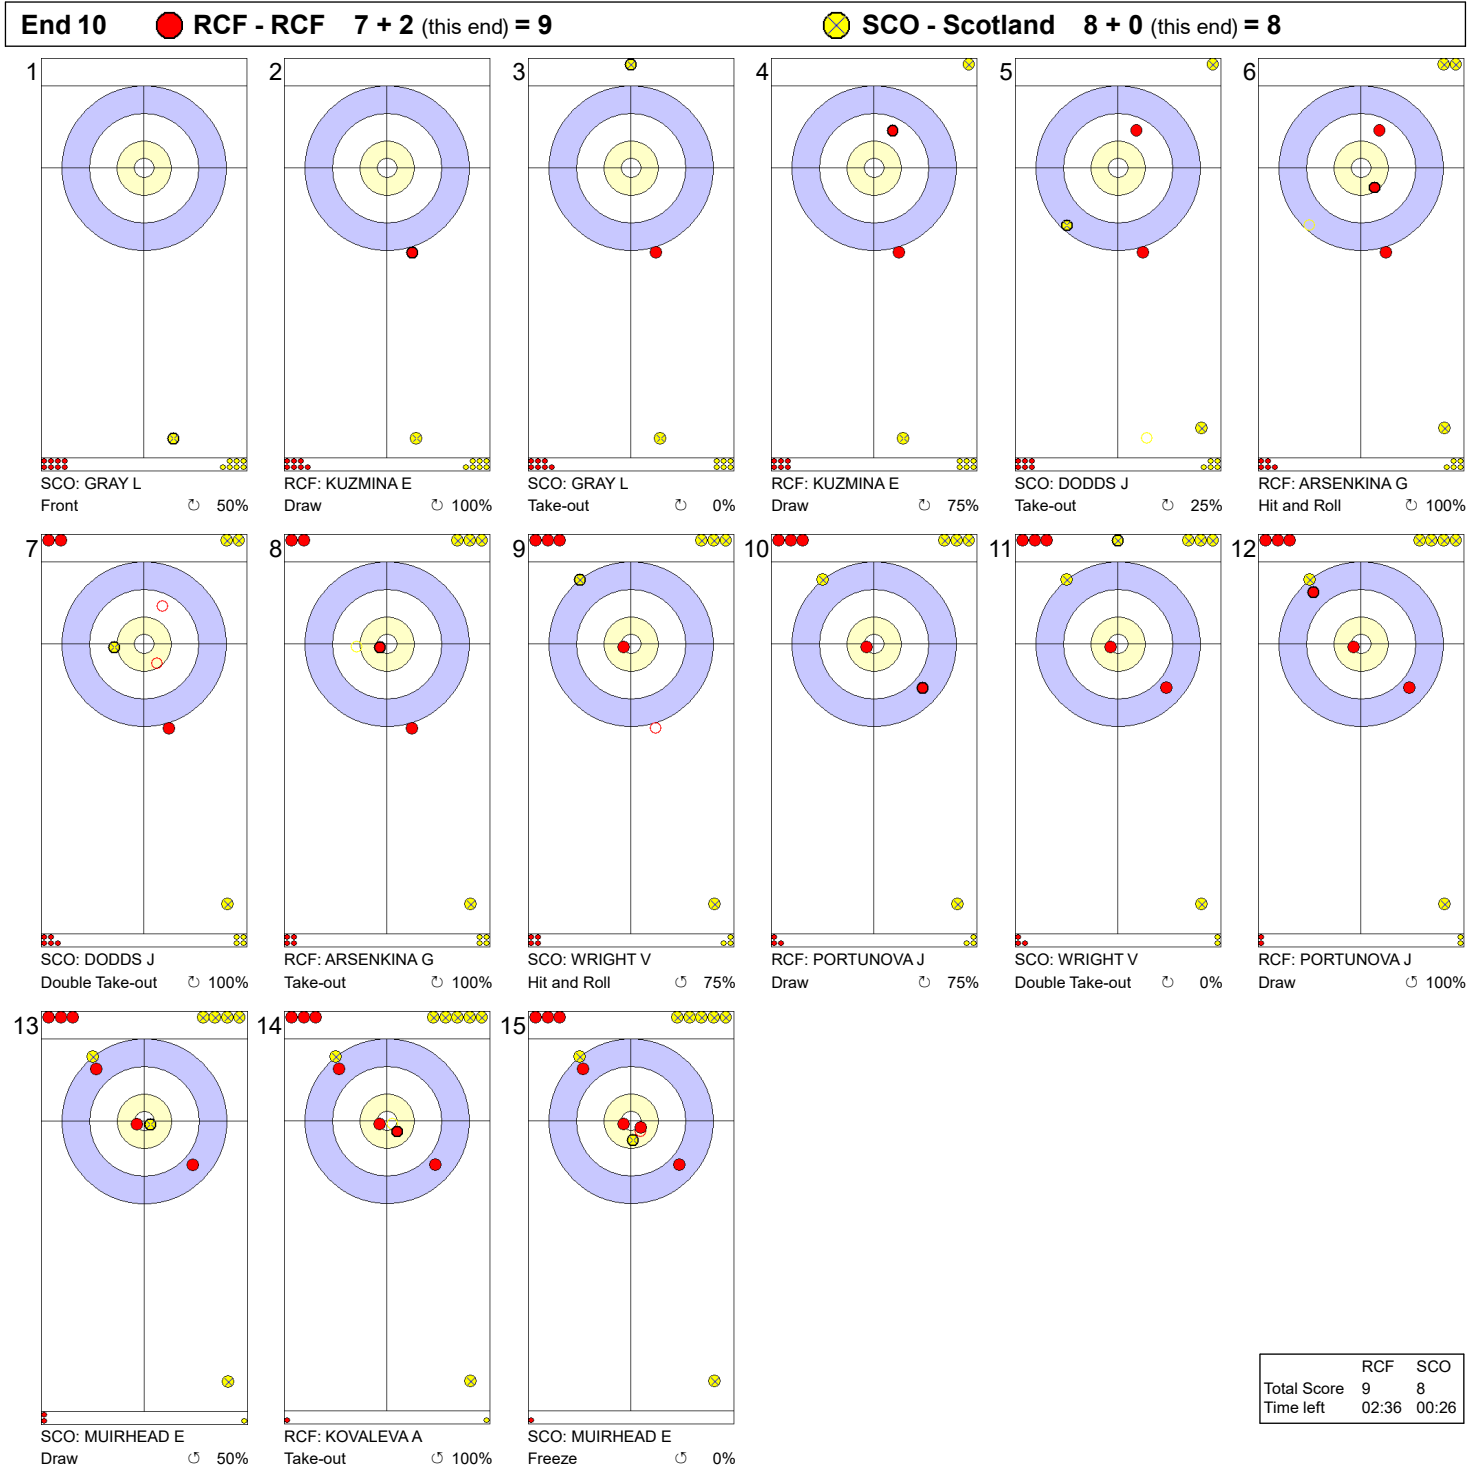

THU 6 MAY 2021
Start Time 19:00

Round Robin Session 21 - Sheet D

Game - Shot by Shot

Legend:
⤵ Clockwise   ⤴ Counter-clockwise   - Not considered