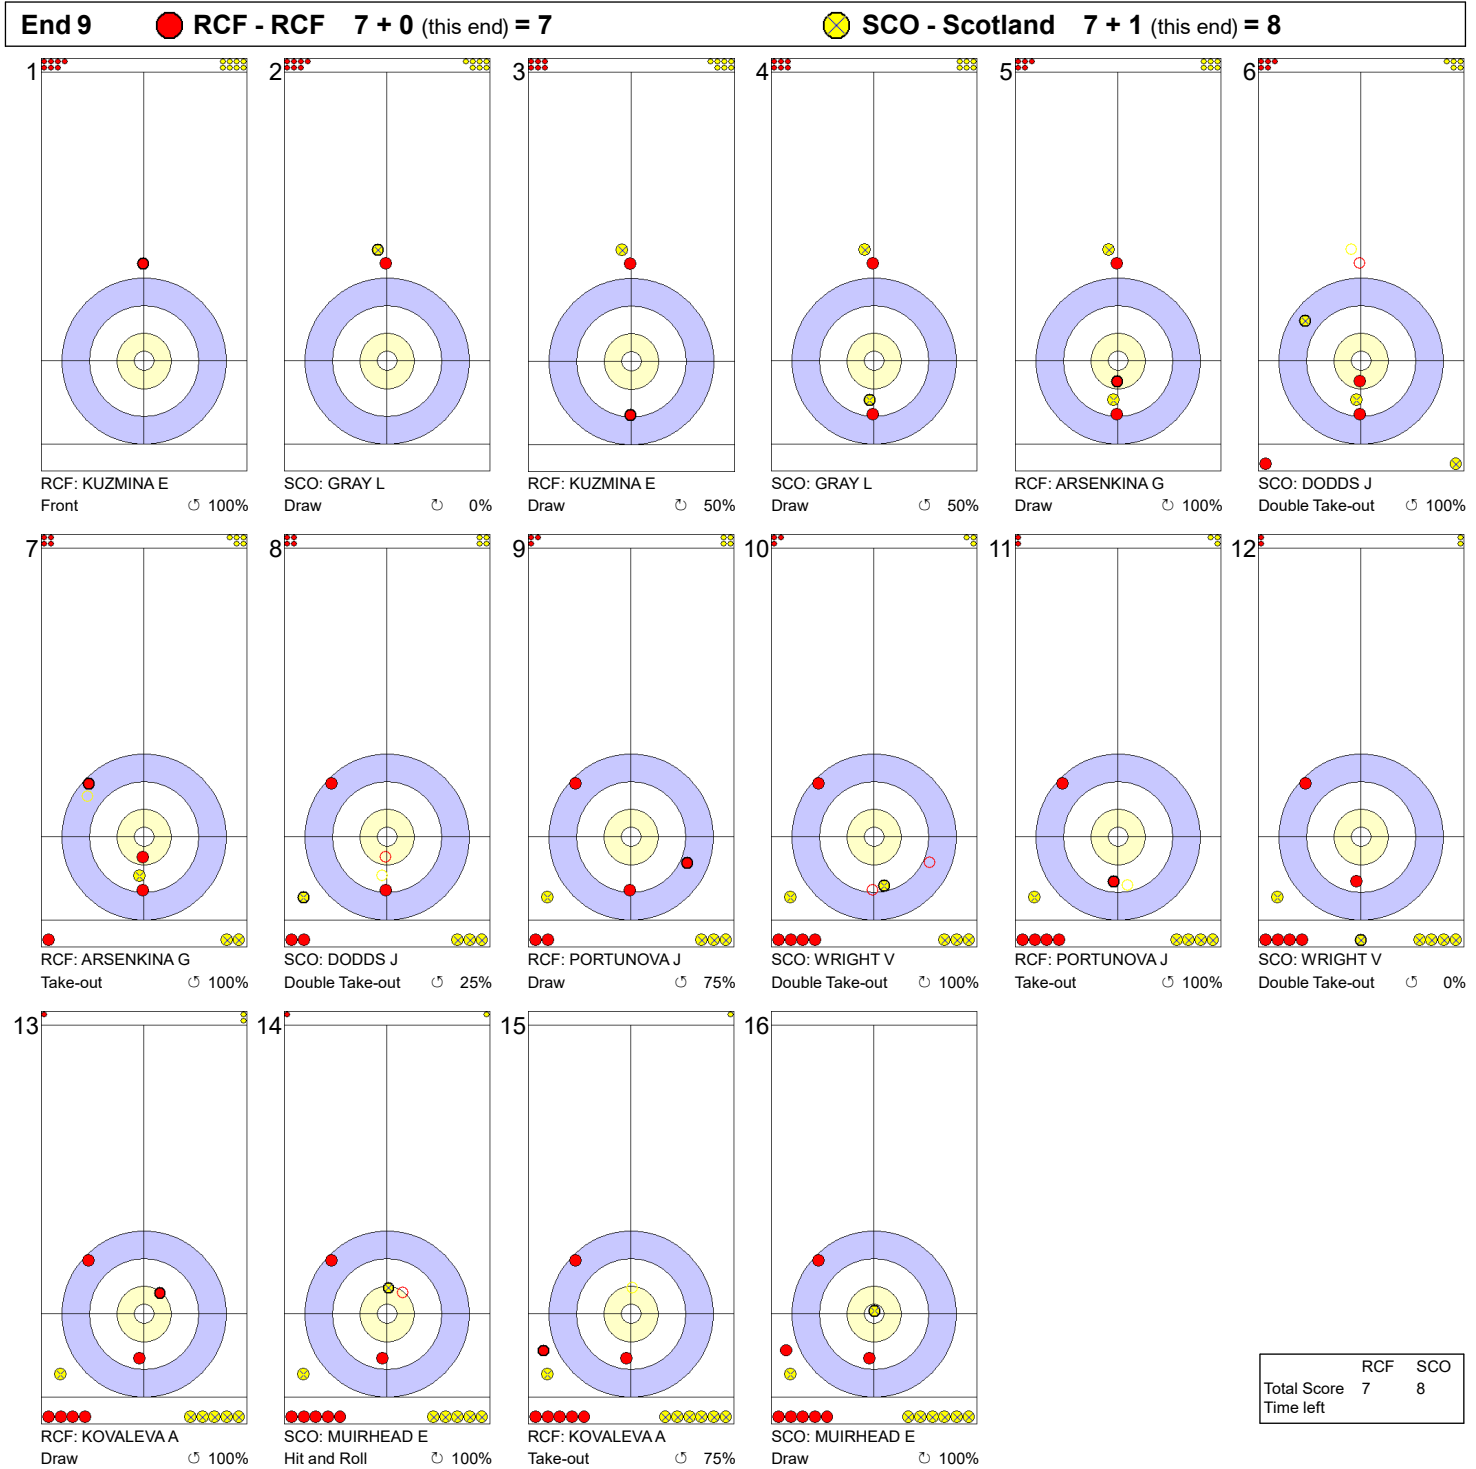

THU 6 MAY 2021
Start Time 19:00

Round Robin Session 21 - Sheet D

Game - Shot by Shot

Legend:
Clockwise
Counter-clockwise
- Not considered