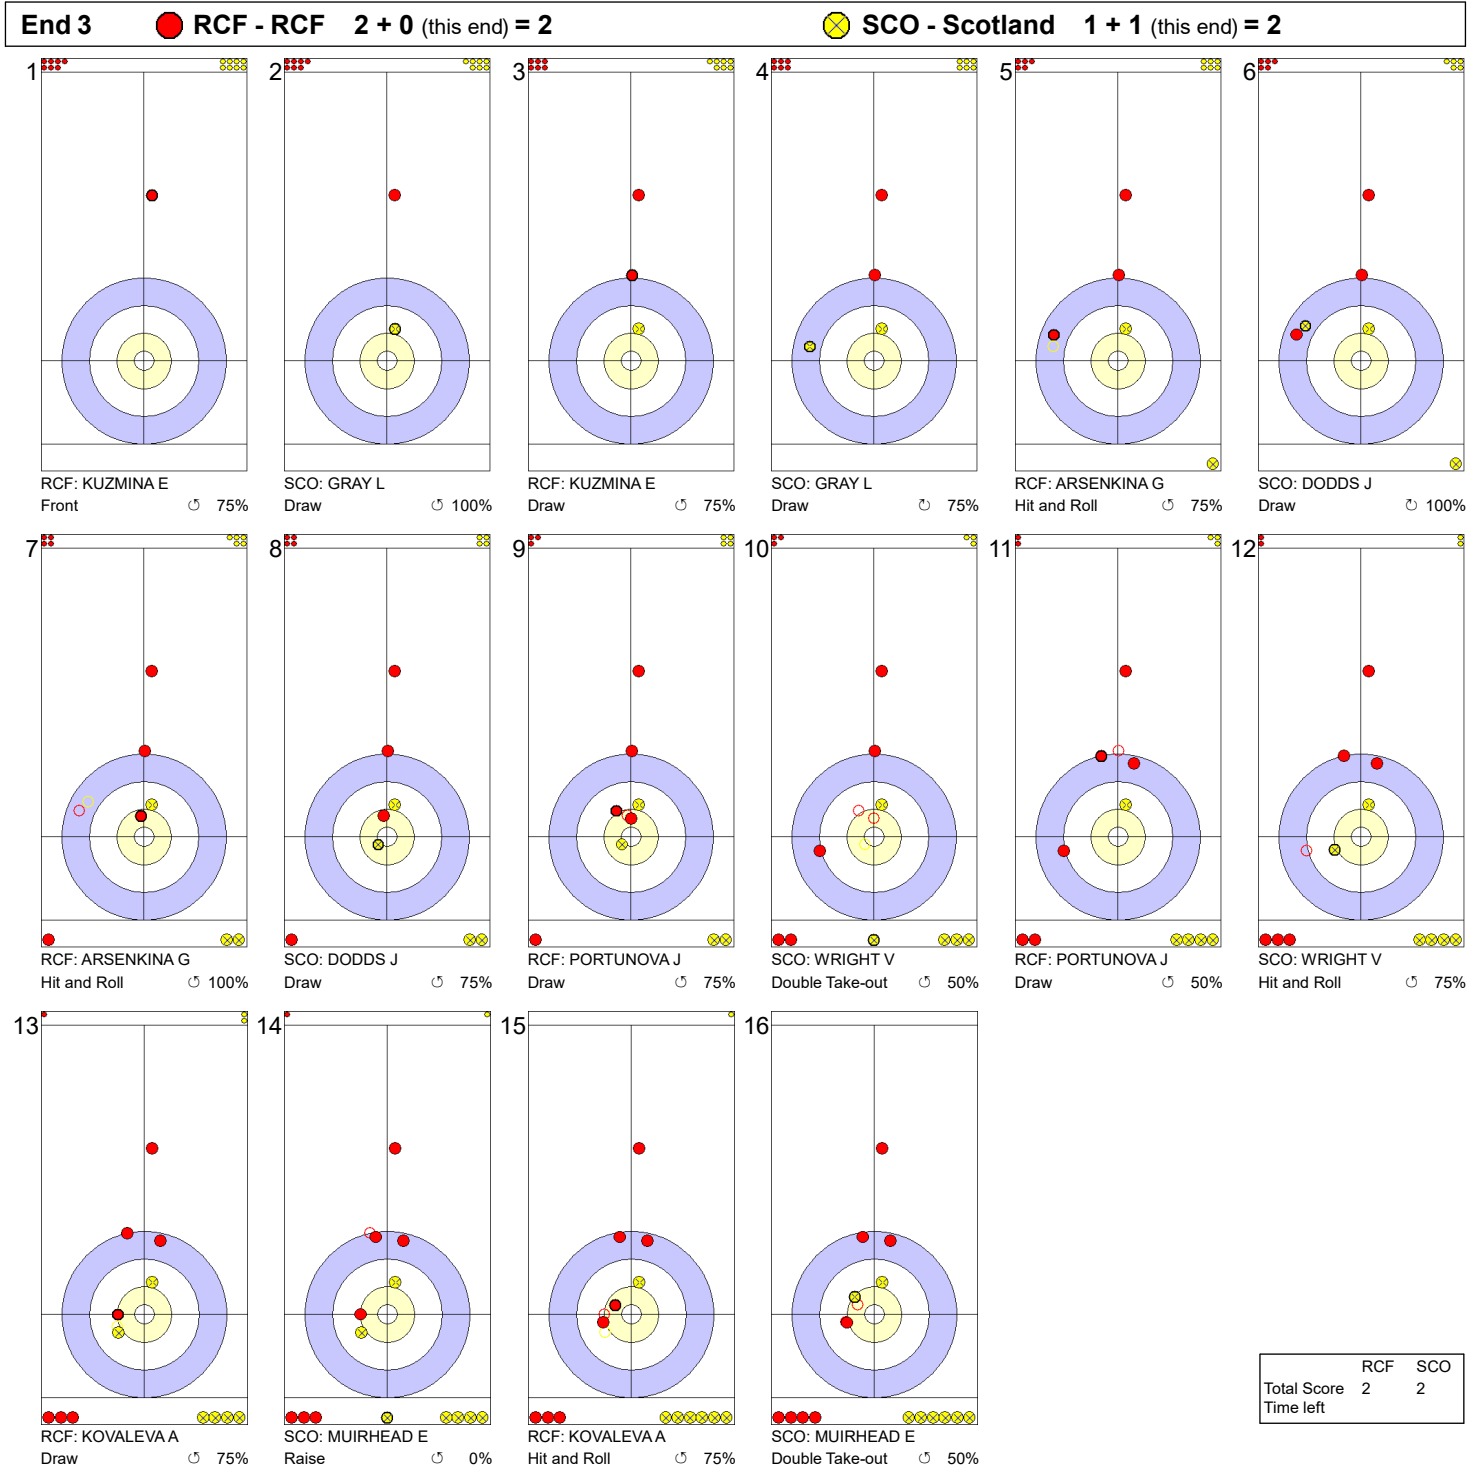

THU 6 MAY 2021
Start Time 19:00

Round Robin Session 21 - Sheet D

Game - Shot by Shot

Legend:
↻ Clockwise   ↺ Counter-clockwise   - Not considered